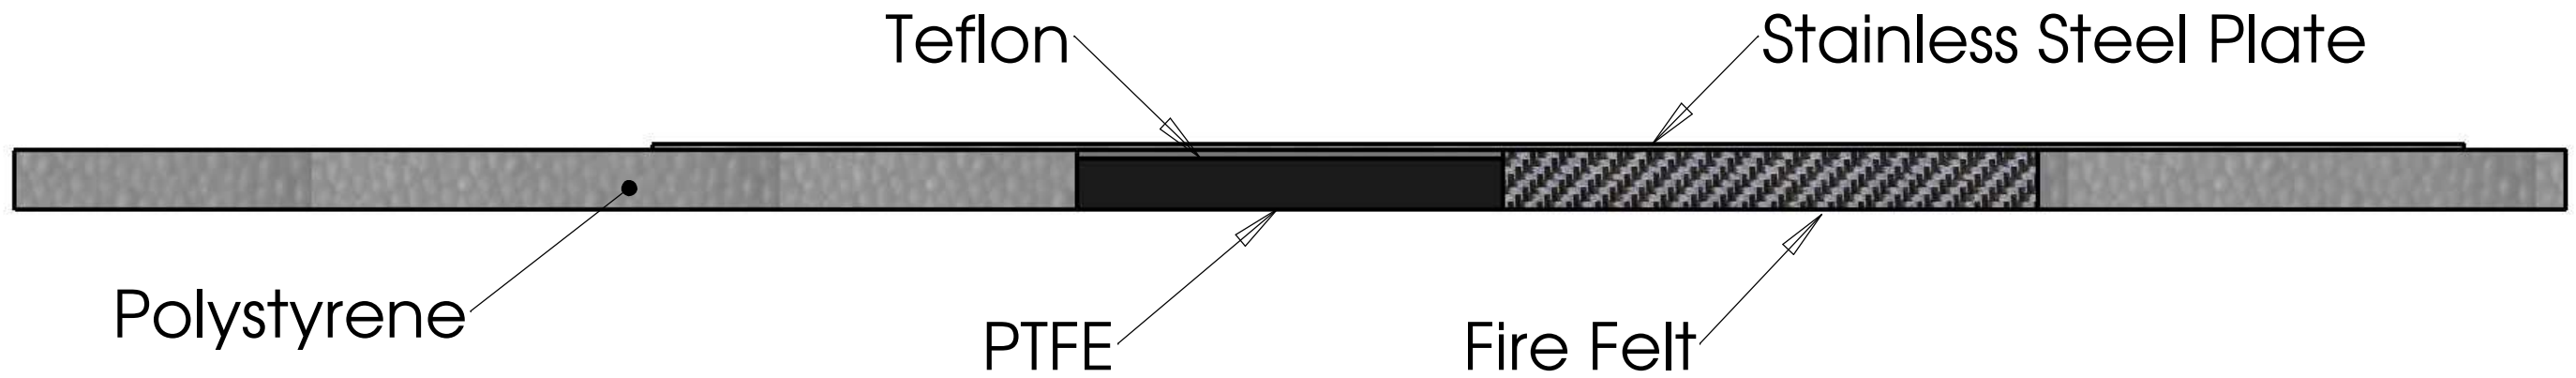

DO NOT SCALE

SLIP JOINT FR

THIS DRAWING IS COPYRIGHT AND THE PROPERTY OF MISKA PTY. LTD. AND MUST NOT BE REPRODUCED WITHOUT WRITTEN PERMISSION

PRODUCTION DRAWING

ENGINEERED ARCHITECTURAL PRODUCT
PHONE (+617) 3277 7077
(+617) 3277 8858
EMAIL ENQUIRES @ MISKA.COM.AU
WEB WWW://MISKA.COM.AU

DRAFTED: PG	DATE: 23.12.10
VERIFIED: NJ	DATE:
APPROVED:	DATE:
Q.A:	DATE:
SCALE:	1:1
CONCEPT NO:	-

TITLE: SLIP JOINT FR

DWG NO: P000191

SHEET 1 OF 1

SHEET SIZE A3

REVISION:

0

NO:	DESCRIPTION	DATE	NAME
0	ORIGINAL ISSUE	23.12.10	PG