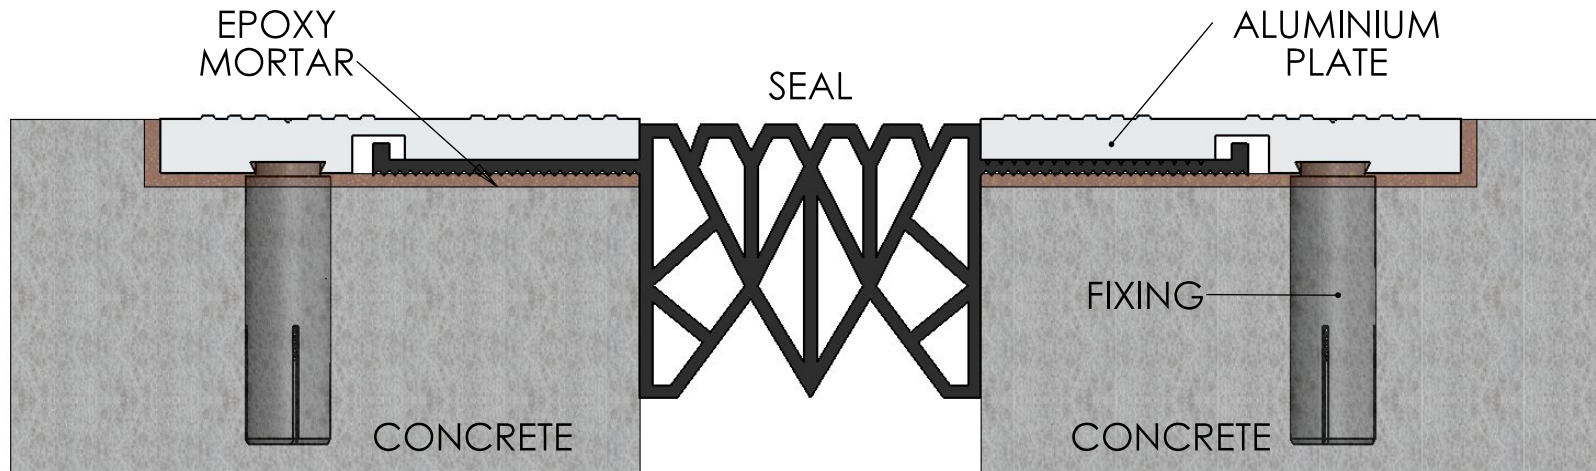

DO NOT SCALE

MISKA CPF65FF

THIS DRAWING IS COPYRIGHT AND THE PROPERTY OF MISKA PTY. LTD. AND MUST NOT BE REPRODUCED WITHOUT WRITTEN PERMISSION

PRODUCTION DRAWING

ENGINEERED ARCHITECTURAL PRODUCT
PHONE (+617) 3277 7077
(+617) 3277 8858
EMAIL ENQUIRES @ MISKA.COM.AU
WEB WWW://MISKA.COM.AU

DRAFTED: PG	DATE: 27.04.11
VERIFIED: N.J.	DATE:
APPROVED:	DATE:
Q.A:	DATE:
SCALE:	1:1
CONCEPT NO:	C000345

TITLE:
MISKA CPF65FF

DWG NO: P000144

SHEET 1 OF 3

SHEET SIZE A3

REVISION:

0

NO:	DESCRIPTION	DATE	NAME
0	ORIGINAL ISSUE	27.04.11	PG